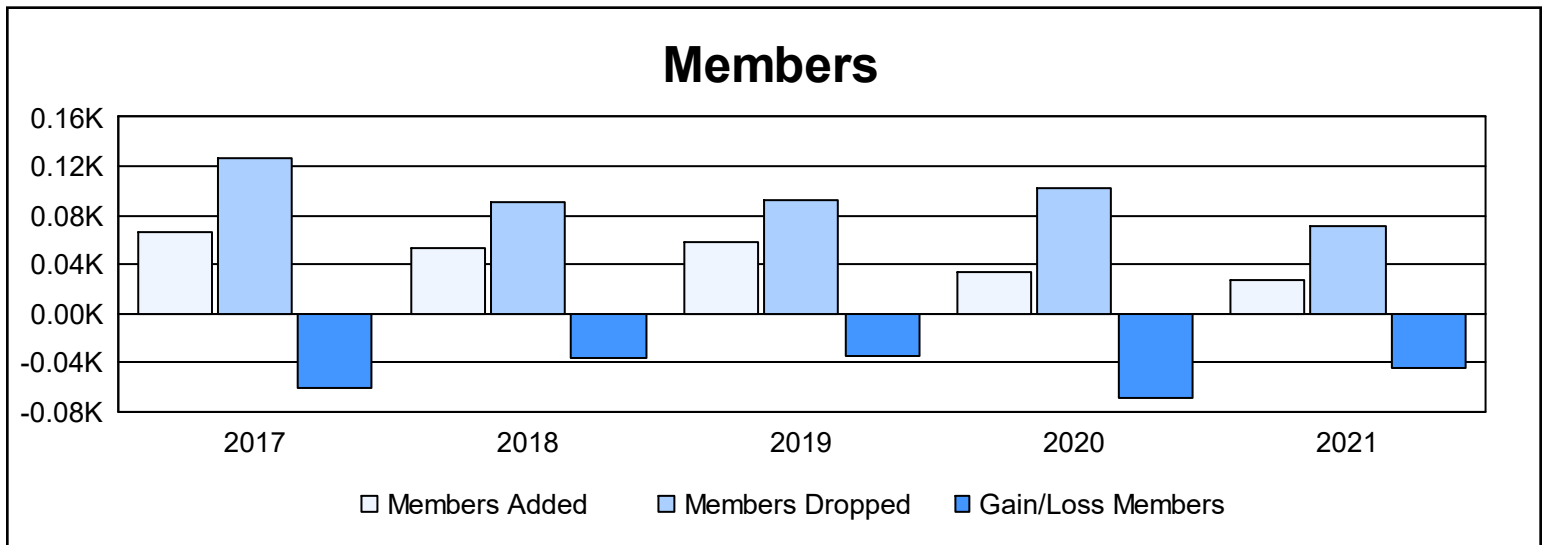

Year	New Clubs	Dropped Clubs	Gain/Loss Clubs	New Members	Charter Members	Reinstate Members	Transfer Members	Total Member Added	Total Members Dropped	Gain/Loss Members
2016-2017	0	0	0	58	6	1	1	66	126	-60
2017-2018	0	0	0	52	0	1	0	53	90	-37
2018-2019	0	0	0	54	0	0	4	58	93	-35
2019-2020	0	1	-1	33	0	0	0	33	102	-69
2020-2021	0	0	0	23	0	1	3	27	71	-44
<b>Average</b>	<b>0</b>	<b>0</b>	<b>0</b>	<b>44</b>	<b>1</b>	<b>1</b>	<b>2</b>	<b>47</b>	<b>96</b>	<b>-49</b>

### Membership Composition June 2021 Cumulative