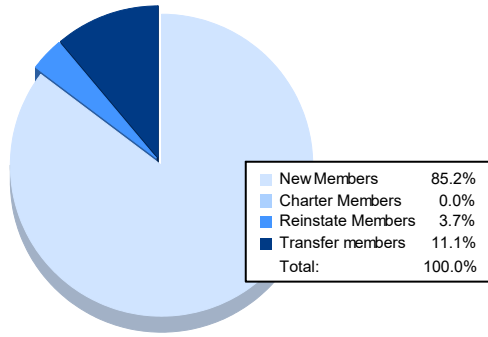

Year	New Clubs	Dropped Clubs	Gain/Loss Clubs	New Members	Charter Members	Reinstate Members	Transfer Members	Total Member Added	Total Members Dropped	Gain/Loss Members
2016-2017	0	0	0	58	6	1	1	66	126	-60
2017-2018	0	0	0	52	0	1	0	53	90	-37
2018-2019	0	0	0	54	0	0	4	58	93	-35
2019-2020	0	1	-1	33	0	0	0	33	102	-69
2020-2021	0	0	0	23	0	1	3	27	71	-44
<b>Average</b>	<b>0</b>	<b>0</b>	<b>0</b>	<b>44</b>	<b>1</b>	<b>1</b>	<b>2</b>	<b>47</b>	<b>96</b>	<b>-49</b>

### Membership Composition June 2021 Cumulative