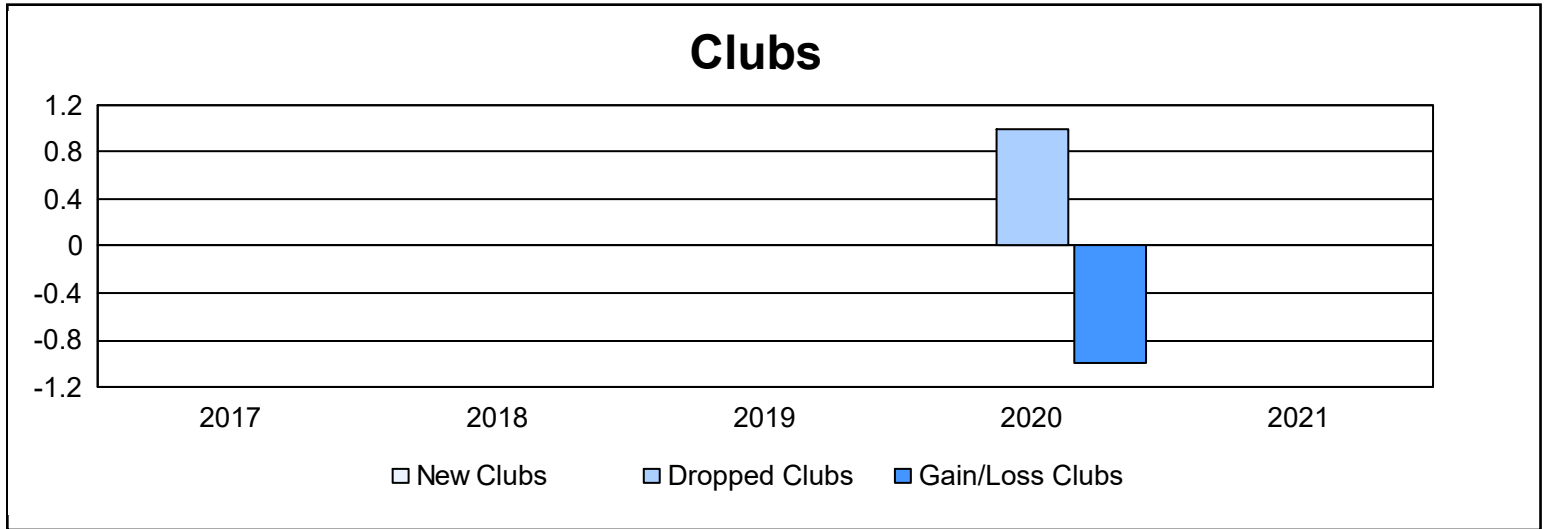

Year	New Clubs	Dropped Clubs	Gain/Loss Clubs	New Members	Charter Members	Reinstate Members	Transfer Members	Total Member Added	Total Members Dropped	Gain/Loss Members
2016-2017	0	0	0	58	6	1	1	66	126	-60
2017-2018	0	0	0	52	0	1	0	53	90	-37
2018-2019	0	0	0	54	0	0	4	58	93	-35
2019-2020	0	1	-1	33	0	0	0	33	102	-69
2020-2021	0	0	0	23	0	1	3	27	71	-44
<b>Average</b>	<b>0</b>	<b>0</b>	<b>0</b>	<b>44</b>	<b>1</b>	<b>1</b>	<b>2</b>	<b>47</b>	<b>96</b>	<b>-49</b>

### Membership Composition June 2021 Cumulative